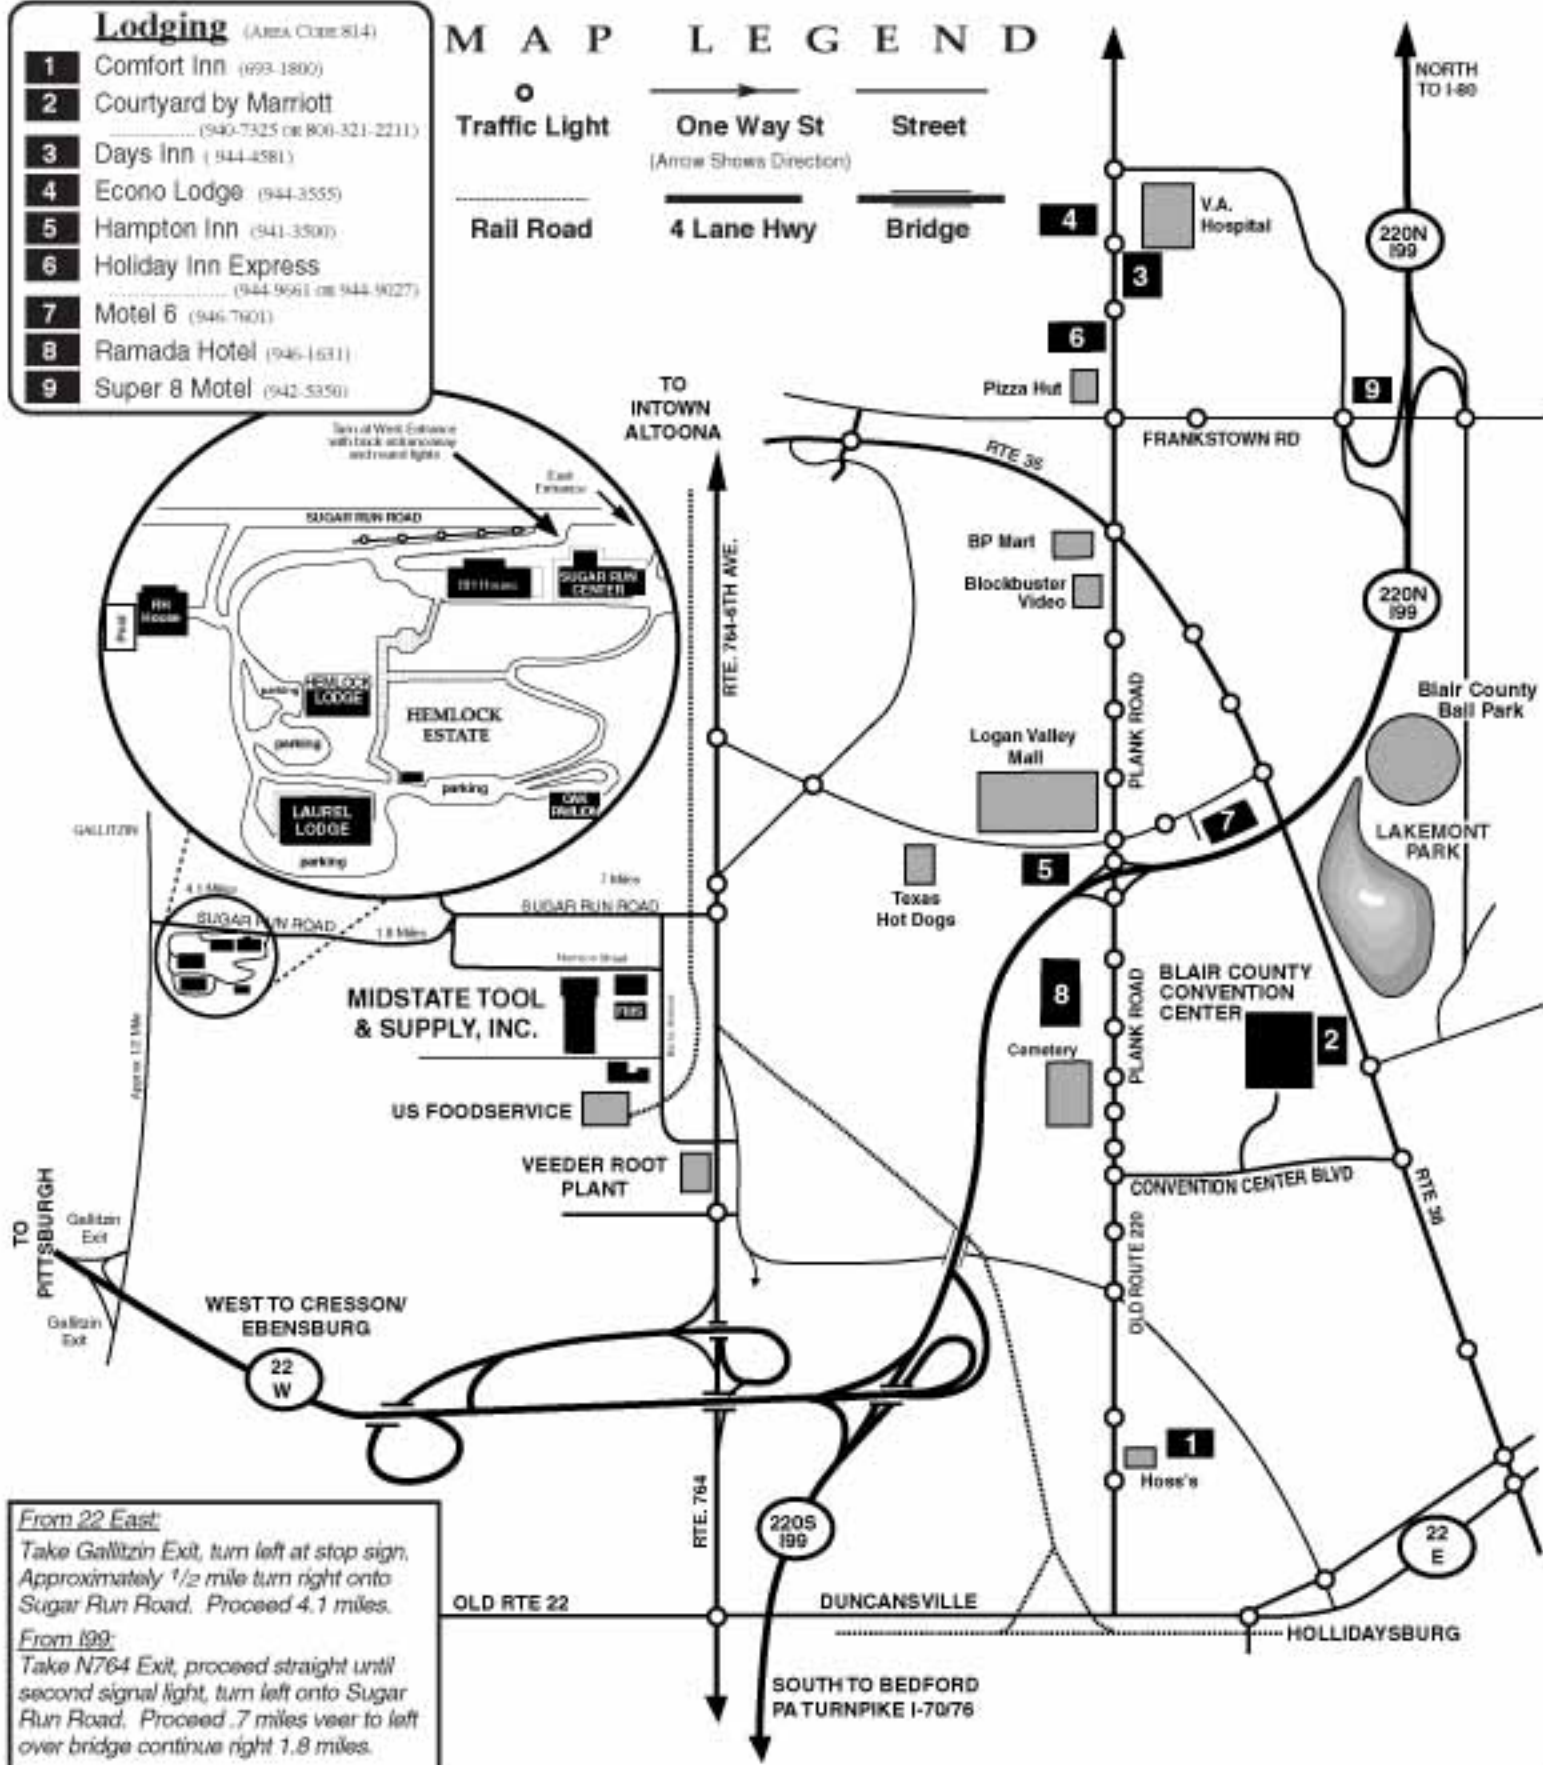

THE HEMLOCK ESTATE AND LAUREL LODGE

MOUNTAIN RETREAT AND CONFERENCE CENTER

2319 Sugar Run Road • Duncansville • Pennsylvania • 814-944-4880 • Fax: 814-944-4880

Lodging (AREA CODE 814)

- 1 Comfort Inn (993-1800)
- 2 Courtyard by Marriott (940-7325 OR 800-321-2211)
- 3 Days Inn (944-4581)
- 4 Econo Lodge (944-3555)
- 5 Hampton Inn (941-3500)
- 6 Holiday Inn Express (944-9961 OR 944-9027)
- 7 Motel 6 (946-7601)
- 8 Ramada Hotel (946-1631)
- 9 Super 8 Motel (942-5350)

MAP LEGEND

- Traffic Light
- One Way St (Arrow Shows Direction)
- Street
- Rail Road
- 4 Lane Hwy
- Bridge

From 22 East:
Take Gallitzin Exit, turn left at stop sign. Approximately 1/2 mile turn right onto Sugar Run Road. Proceed 4.1 miles.

From 199:
Take N764 Exit, proceed straight until second signal light, turn left onto Sugar Run Road. Proceed .7 miles veer to left over bridge continue right 1.8 miles.