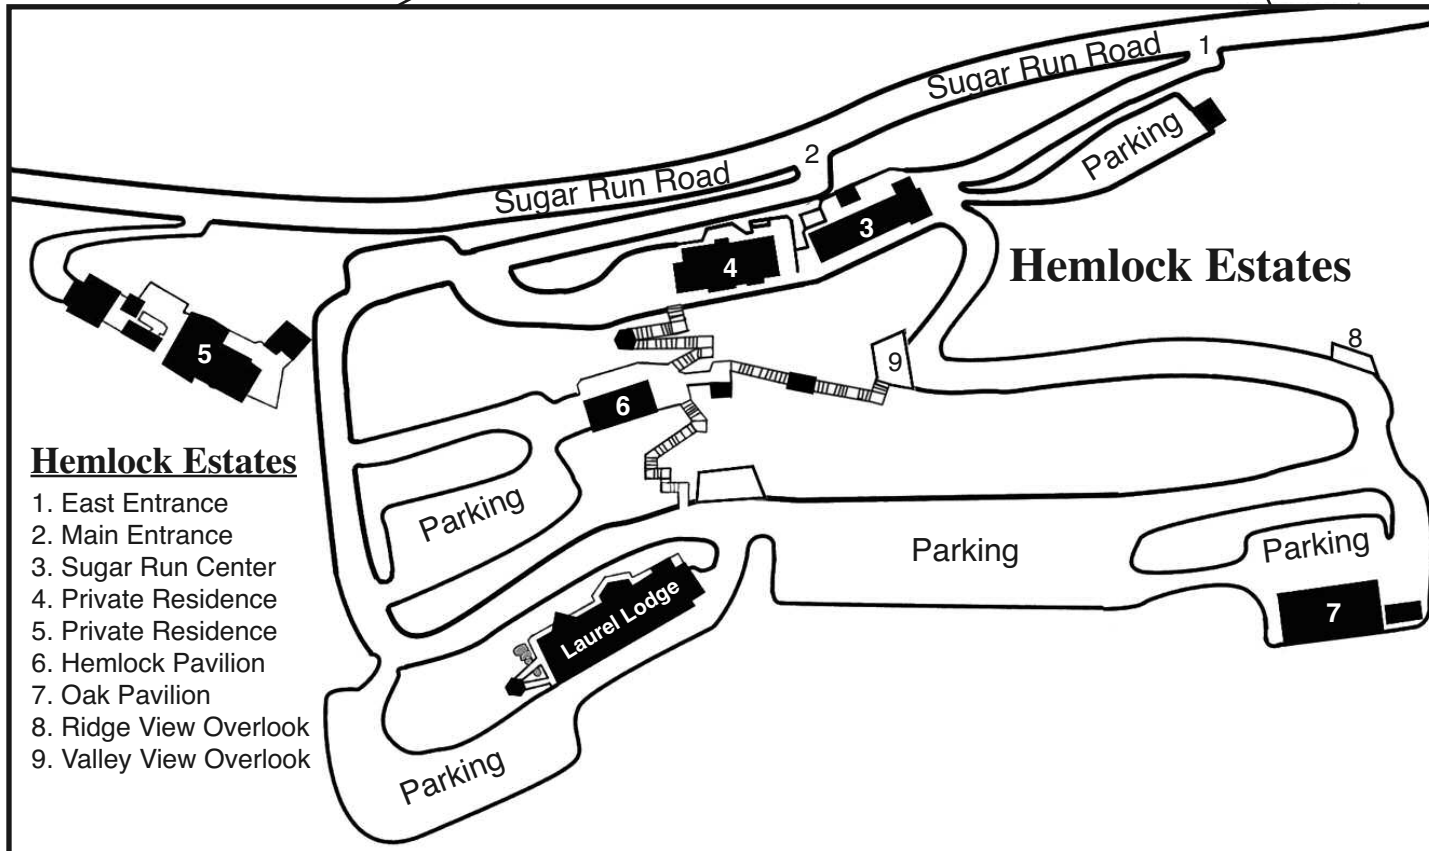

Gallitzin

LAUREL LODGE

at Hemlock Estates

Tunnel Hill

Gallitzin Exit

Tunnel Hill St.

Sugar Run Road

Sugar Run Road

Hemlock Estates

Altoona

Goods Lane

Plank Road Exit

Altoona Via 6th Ave.

I-99 & Route 22

6th Ave.

Logan Blvd

W. Plank Rd.

Oak Road

Mill Road

Harmony Dr.

Midstate Tool & Supply, Inc.

Halbritter Dr.

Burns Ave.

California

6th Ave.

58th St.

Laurel Lodge is Located

at Hemlock Estates on Sugar Run Road

4.2 miles from Tunnel Hill Street in Tunnel Hill, PA

and 2.5 miles from Route 764 (6th Ave.)

in Altoona, PA

Hemlock Estates

1. East Entrance
2. Main Entrance
3. Sugar Run Center
4. Private Residence
5. Private Residence
6. Hemlock Pavilion
7. Oak Pavilion
8. Ridge View Overlook
9. Valley View Overlook

From Western PA via US 22

1. Take the Gallitzin Exit follow the ramp to the end and turn left onto Tunnel Hill Road
2. Travel .8 miles to the stop sign at Sugar Run Road and turn right
3. Stay on Sugar Run Road for 4.2 miles

From Eastern PA via US 22

1. Follow US 22 to Duncansville PA where it joins with PA 764 after a right turn at a traffic light.
2. Stay on PA 764 for 3.1 mile and turn left onto Sugar Run Road
3. Follow Sugar Run Road for 2.5 miles

From Northern PA via I-99

1. Take Exit 31 off of I-99 and turn right at the bottom of the ramp
2. Immediately get into the far left turning lane for a left turn onto Goods Lane at the stop light
3. Follow Goods past the mall until it turns sharply to the right to become 58th Street.
4. Turn Left onto California Ave. at the stop light
5. At the next light turn left onto PA 764 (6th Ave.)
6. At the next light turn right onto Sugar Run Road
7. Follow Sugar Run Road for 2.5 miles

From Southern PA via I-99

1. At Exit 28 take the ramp for US 22 to Ebensburg and Hollidaysburg PA
2. Take ramp right for PA 764 North toward Altoona
3. Follow PA 764 (6th Ave.) for 1.5 miles and turn left onto Sugar Run Road
4. Follow Sugar Run Road for 2.5 miles